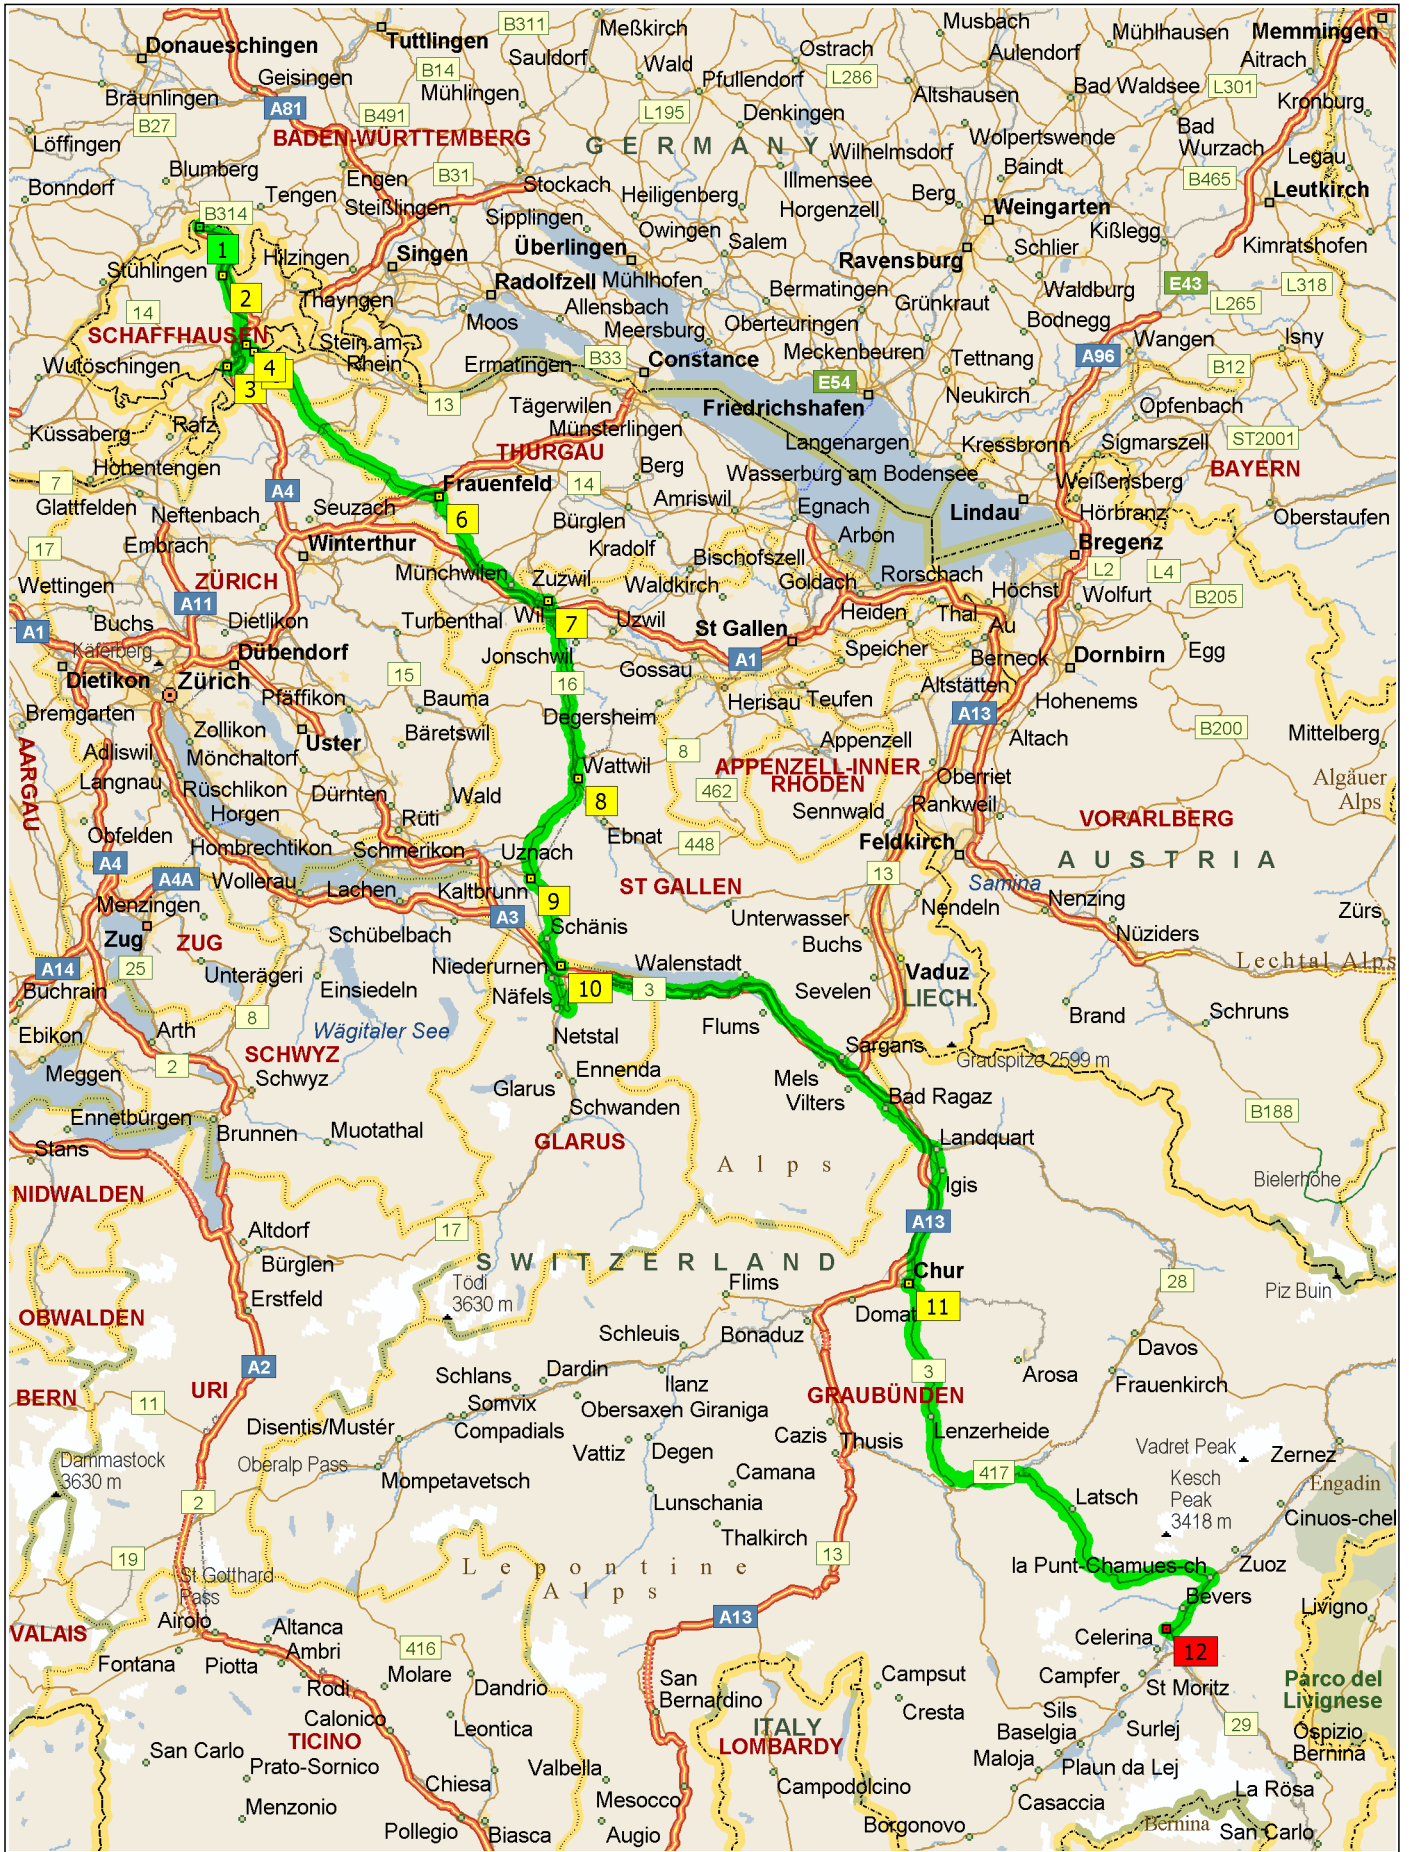

B27, 78176 Blumberg to Samaden

261,1 kilometres; 6 hours, 15 minutes