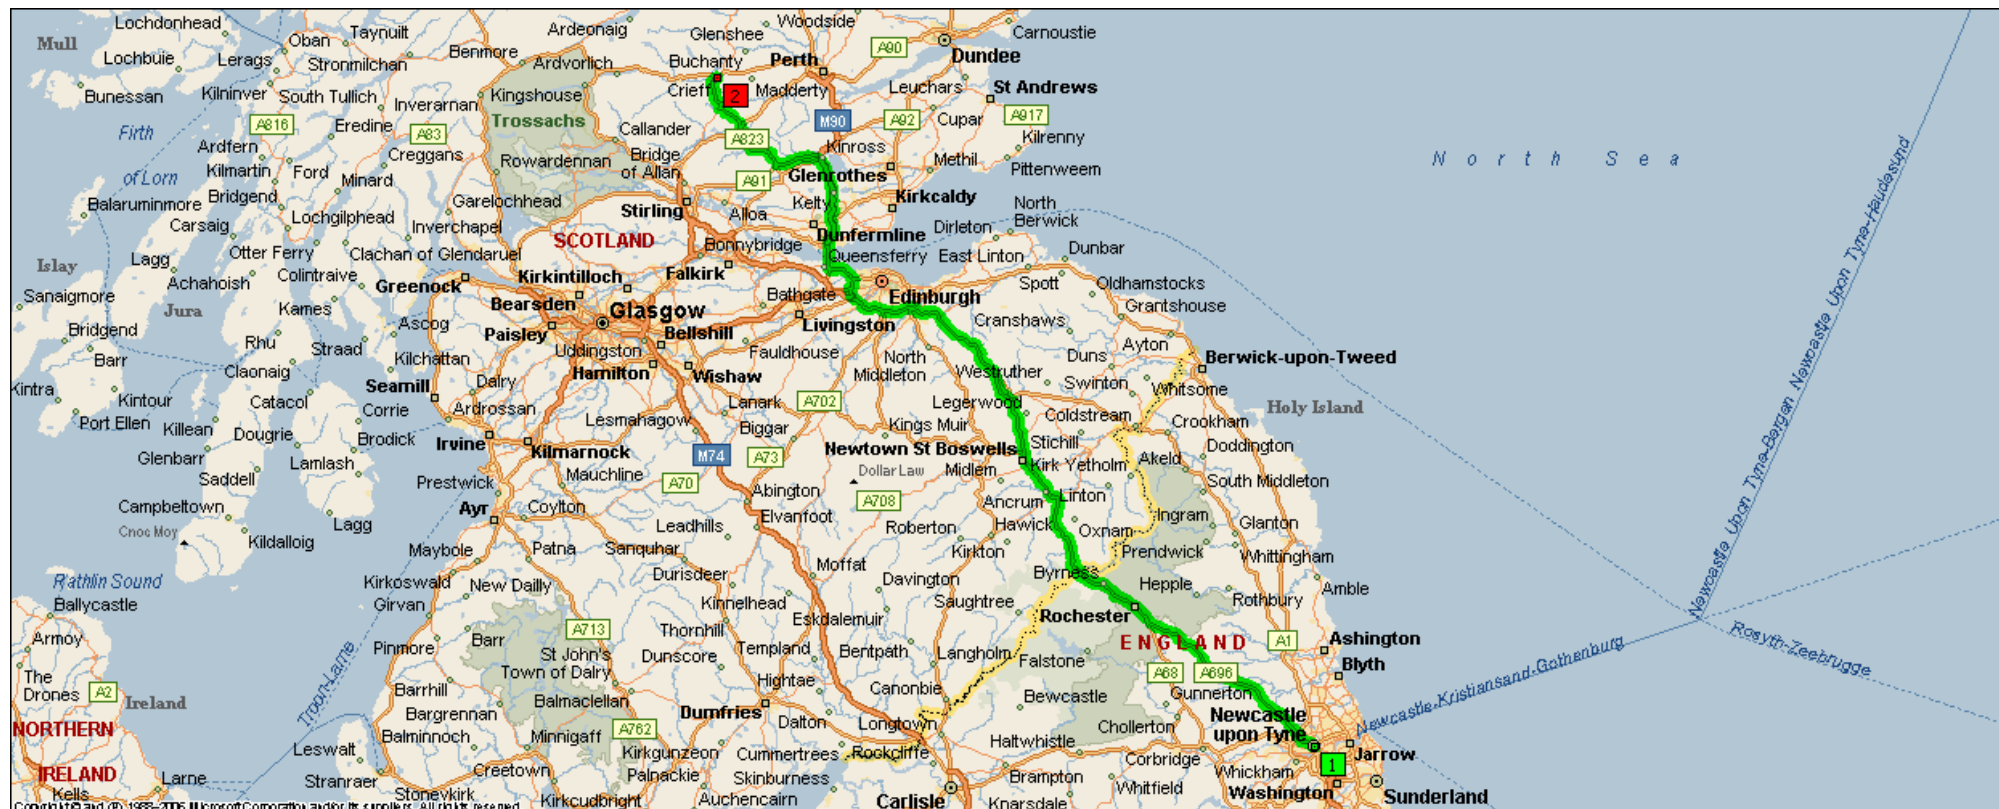

Newcastle Upon Tyne-Ijmuiden, North Shields NE29 6 to Murraypark Hotel

From: Newcastle Upon Tyne-Ijmuiden, North Shields NE29 6 To: Murraypark Hotel

Driving Distance: 254,3 kilometres Time: 3 hours, 2 minutes

Time	Distance	Instruction
9:00	0,0	1 Depart Newcastle Upon Tyne-Ijmuiden, North Shields NE29 6 on B1307 [St Marys Place] (West) for 80 m
9:00	0,1	Bear RIGHT (North-West) onto B1307 [Northumberland Street] for 0,2 km
9:00	0,3	Turn LEFT (West) onto B1318 [Claremont Road] for 0,6 km
9:01	0,9	At roundabout, take the FIRST exit onto Claremont Road for 1,3 km
9:02	2,2	Keep RIGHT onto Ramp for 70 m
9:03	2,3	Keep STRAIGHT onto Local road(s) for 20 m
9:03	2,3	Take Ramp onto A167 for 1,1 km
9:03	3,4	At roundabout, take the SECOND exit onto A167 [Ponteland Road] for 1,6 km
9:05	5,0	At roundabout, take the SECOND exit onto A167 [Redcliffe Way] for 0,4 km
9:05	5,4	At roundabout, take the SECOND exit onto A696 for 5,7 km towards A696 / Jedburgh / Ponteland / Airport
9:08	11,1	At roundabout, take the SECOND exit onto A696 [Ponteland Road] for 42,3 km
9:39	53,4	Bear RIGHT (North-West) onto A68 for 102,8 km
10:52	156,2	Turn RIGHT (East) onto A6094 [High Street], then immediately turn LEFT (North-West) onto A68 [Edinburgh Road] for 1,7 km
10:54	157,9	At roundabout, take the SECOND exit onto A720 [The City of Edinburgh Bypass] for 17,2 km