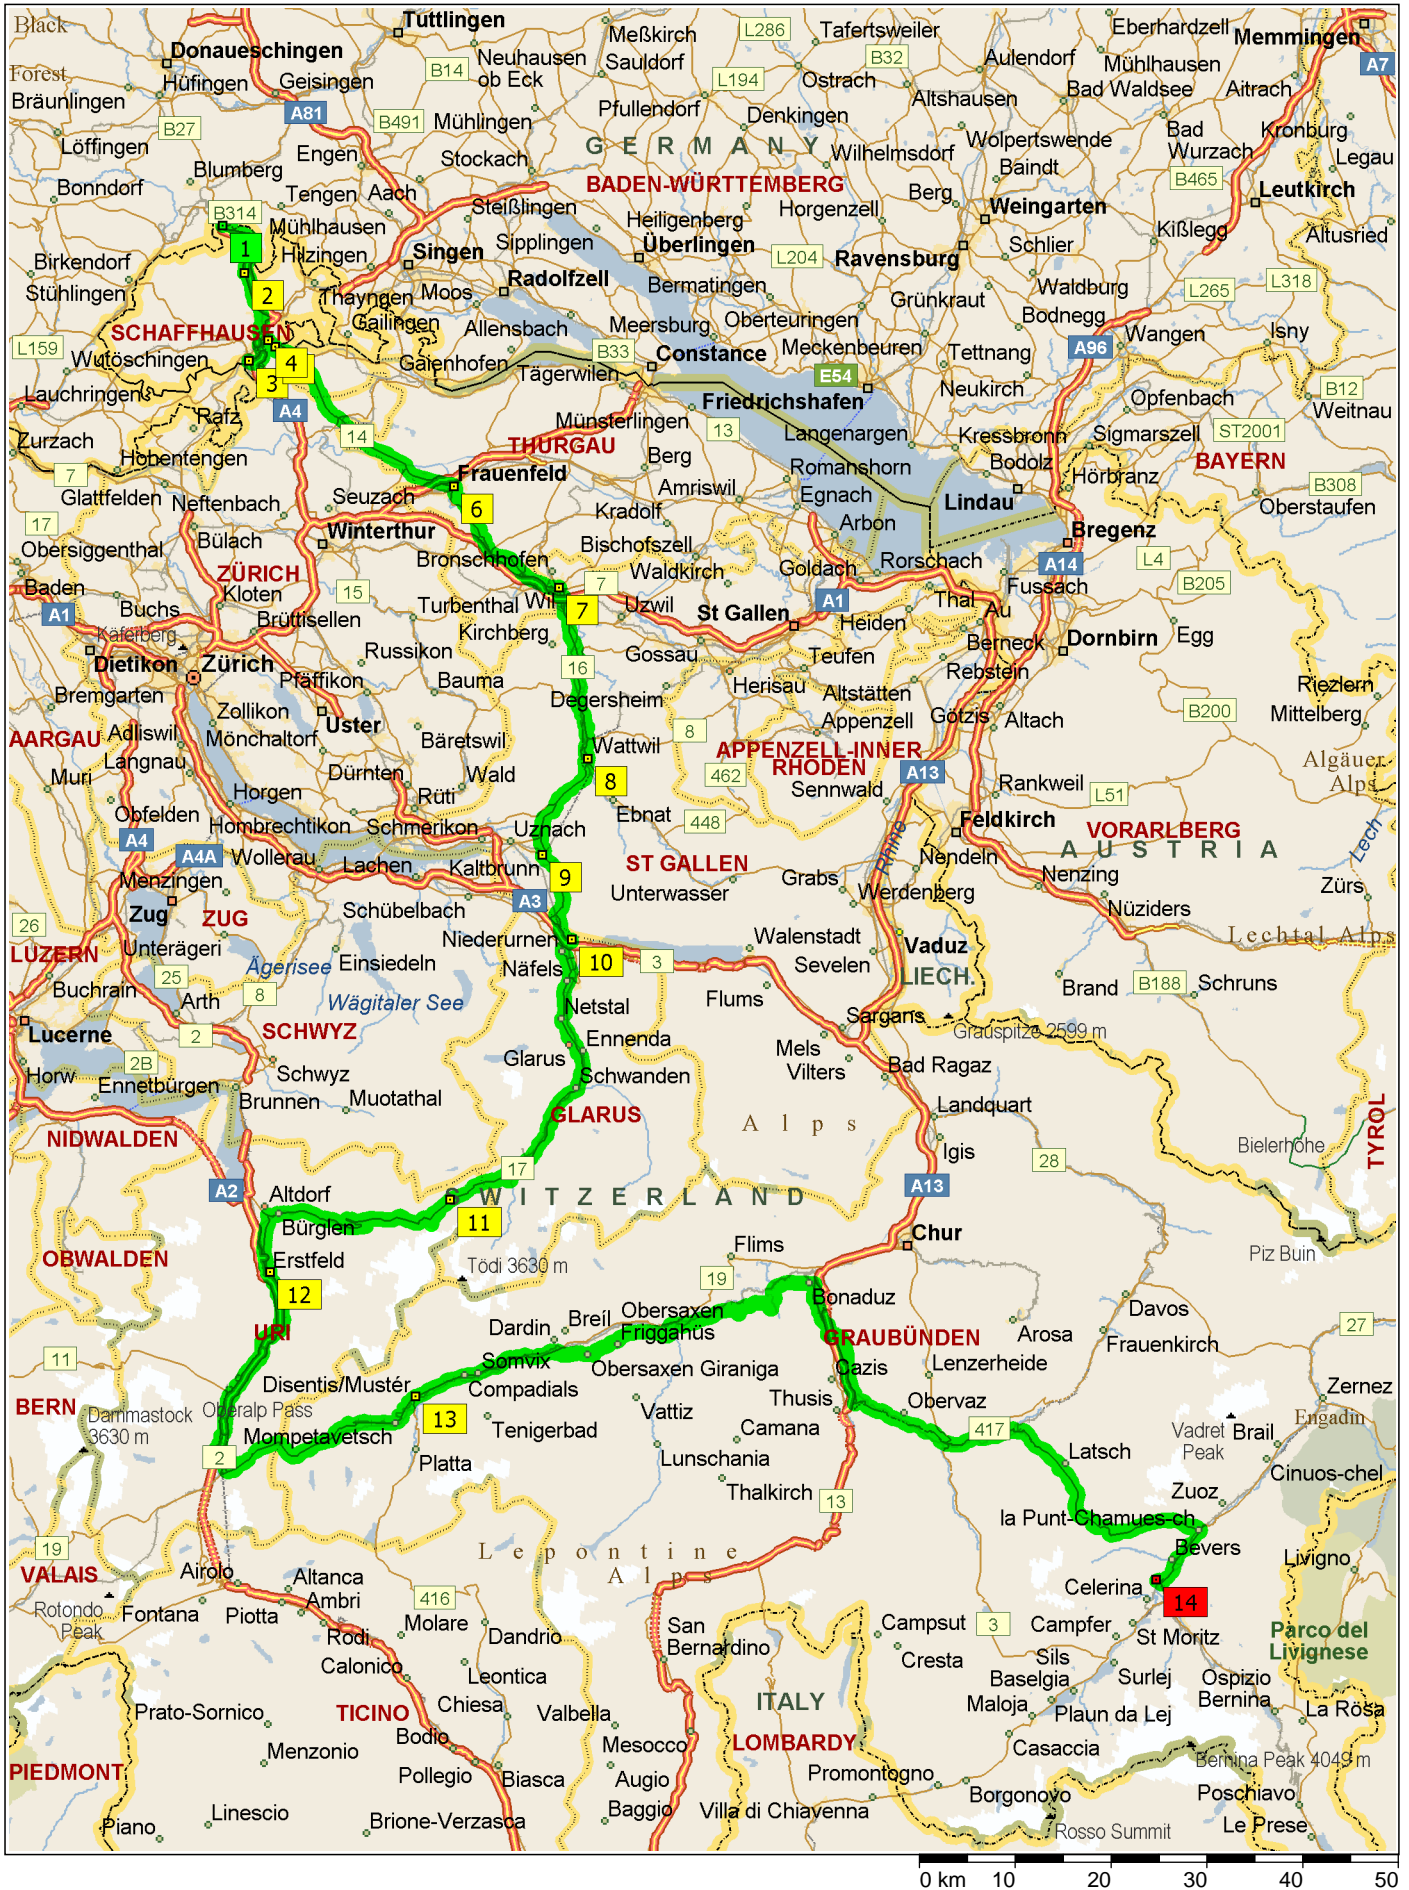

B27, 78176 Blumberg to Samaden

389,6 kilometres; 10 hours, 6 minutes